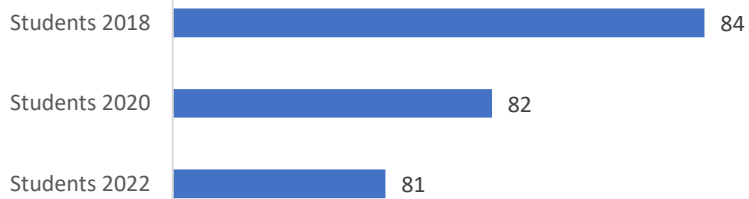

FSU strives to create a welcoming environment for all members of the university community. How well does FSU succeed in this goal? (%Very Well, Well)