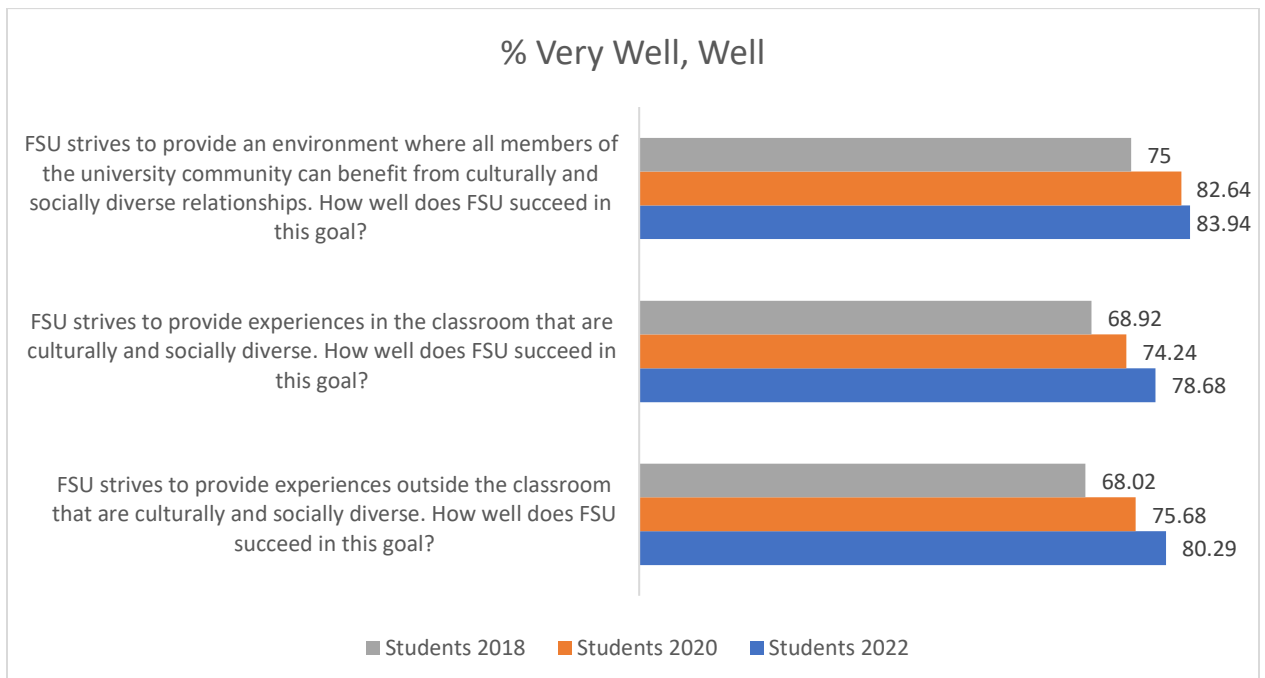

Fitchburg State University Campus Climate Survey: Students 2018, 2020, 2022 Comparison

2018 n = 258

2020 n = 669

2022 n = 151

Part I: Welcoming Environment

How satisfied are you with your experiences at FSU? (%Very Satisfied, Satisfied)

FSU strives to create a welcoming environment for all members of the university community. How well does FSU succeed in this goal? (%Very Well, Well)

Part II: Diverse Relationships

Part III: Inclusive Delivery