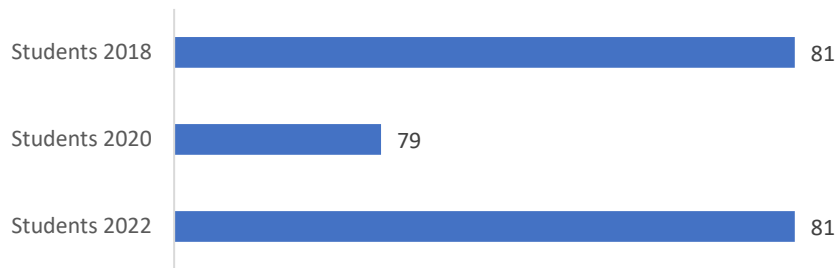

Fitchburg State University Campus Climate Survey: Students 2018, 2020, 2022 Comparison

2018 n = 258

2020 n = 669

2022 n = 151

Part I: Welcoming Environment

How satisfied are you with your experiences at FSU? (%Very Satisfied, Satisfied)