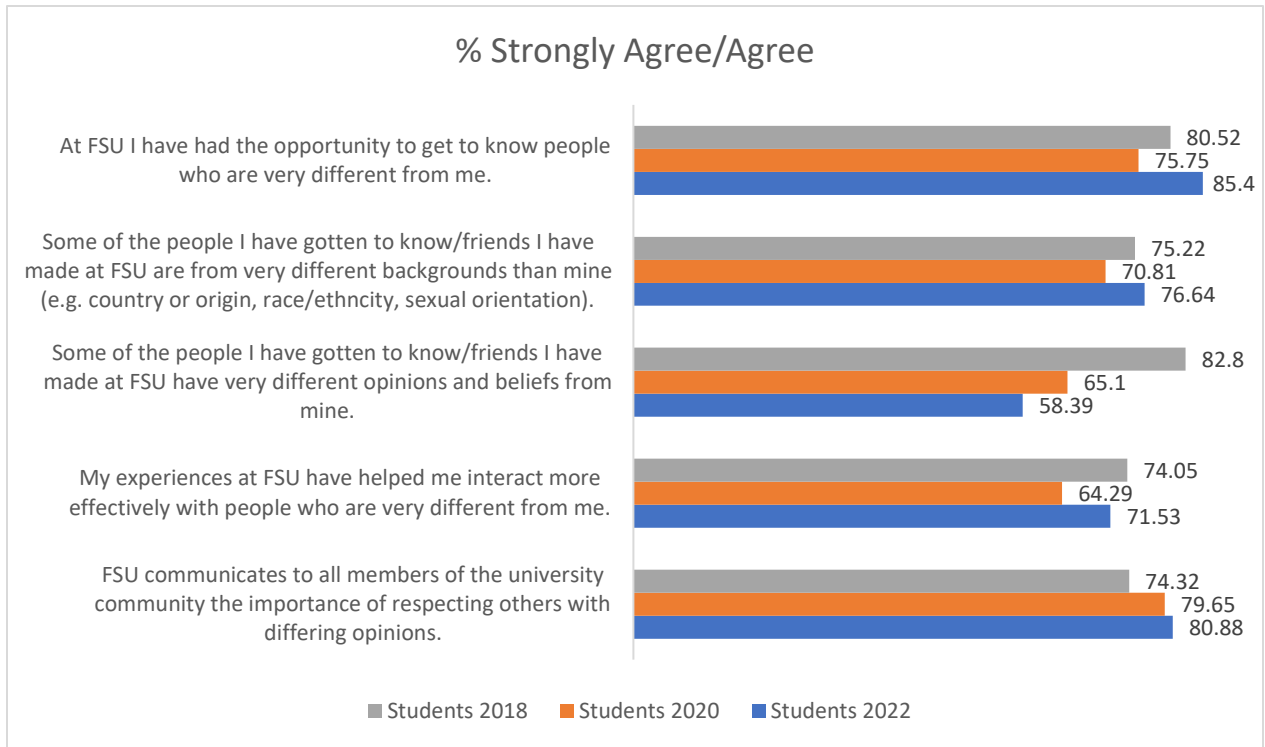

Fitchburg State University Campus Climate Survey: Students 2018, 2020, 2022 Comparison

2018 n = 258

2020 n = 669

2022 n = 151

Part I: Welcoming Environment

How satisfied are you with your experiences at FSU? (%Very Satisfied, Satisfied)

FSU strives to create a welcoming environment for all members of the university community. How well does FSU succeed in this goal? (%Very Well, Well)

Part II: Diverse Relationships

Part III: Inclusive Delivery