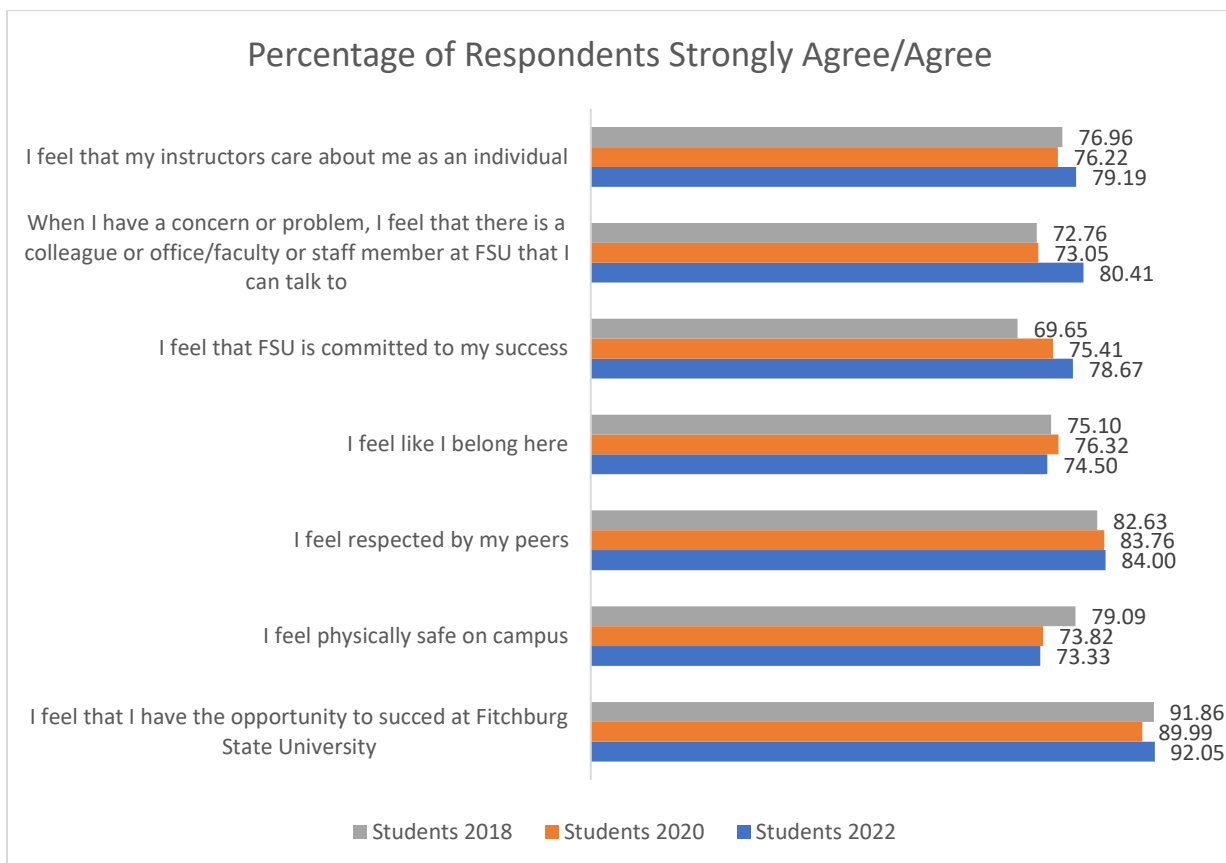

Fitchburg State University Campus Climate Survey: Students 2018, 2020, 2022 Comparison

2018 n = 258

2020 n = 669

2022 n = 151

Part I: Welcoming Environment

How satisfied are you with your experiences at FSU? (%Very Satisfied, Satisfied)

FSU strives to create a welcoming environment for all members of the university community. How well does FSU succeed in this goal? (%Very Well, Well)

Part II: Diverse Relationships

Part III: Inclusive Delivery