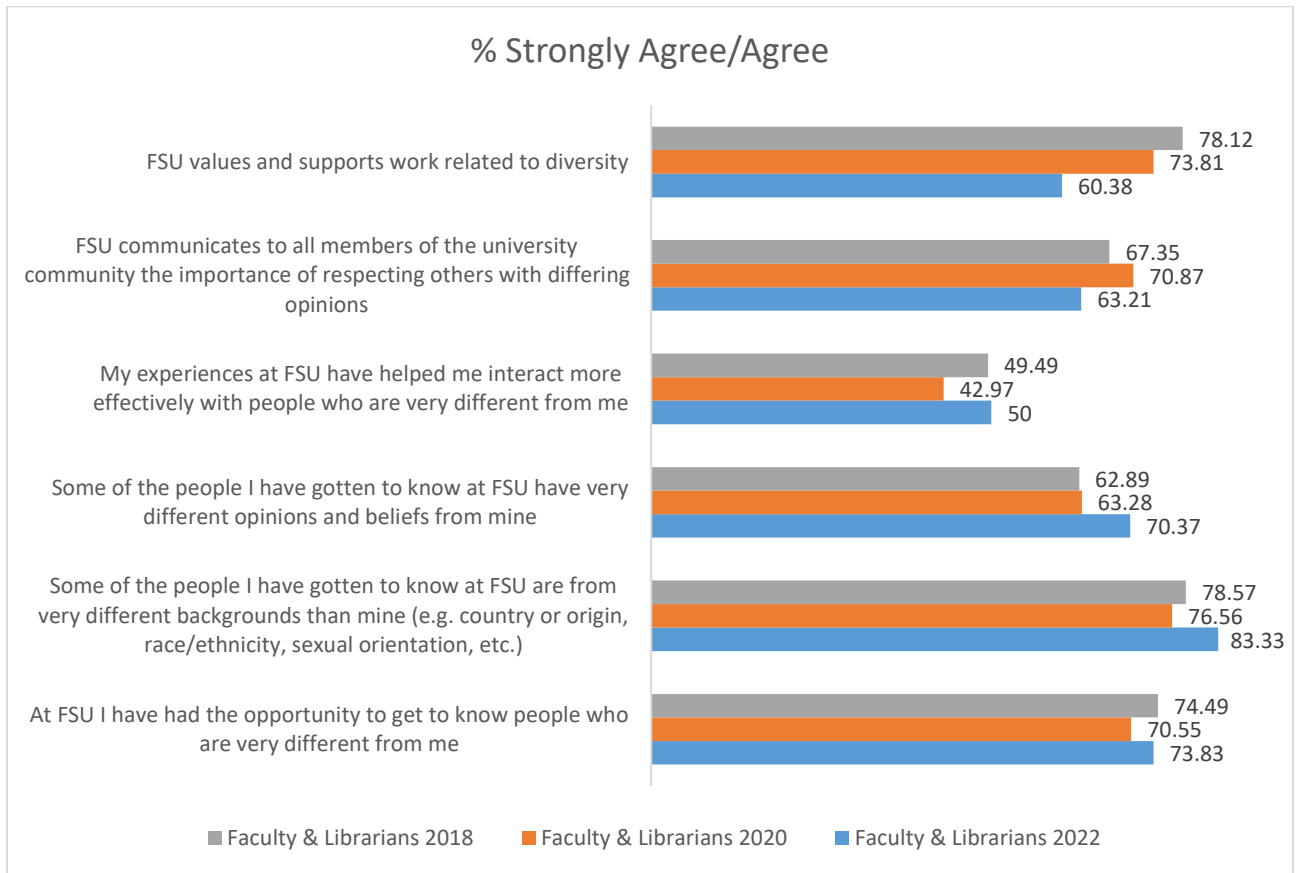

Fitchburg State University Campus Climate Survey: Faculty & Librarians 2018, 2020, 2022 Comparison

2018: n = 103

2020: n = 136

2022: n = 114

Part I: Welcoming Environment

Part II: Diverse Relationships

Part III: Inclusive Delivery