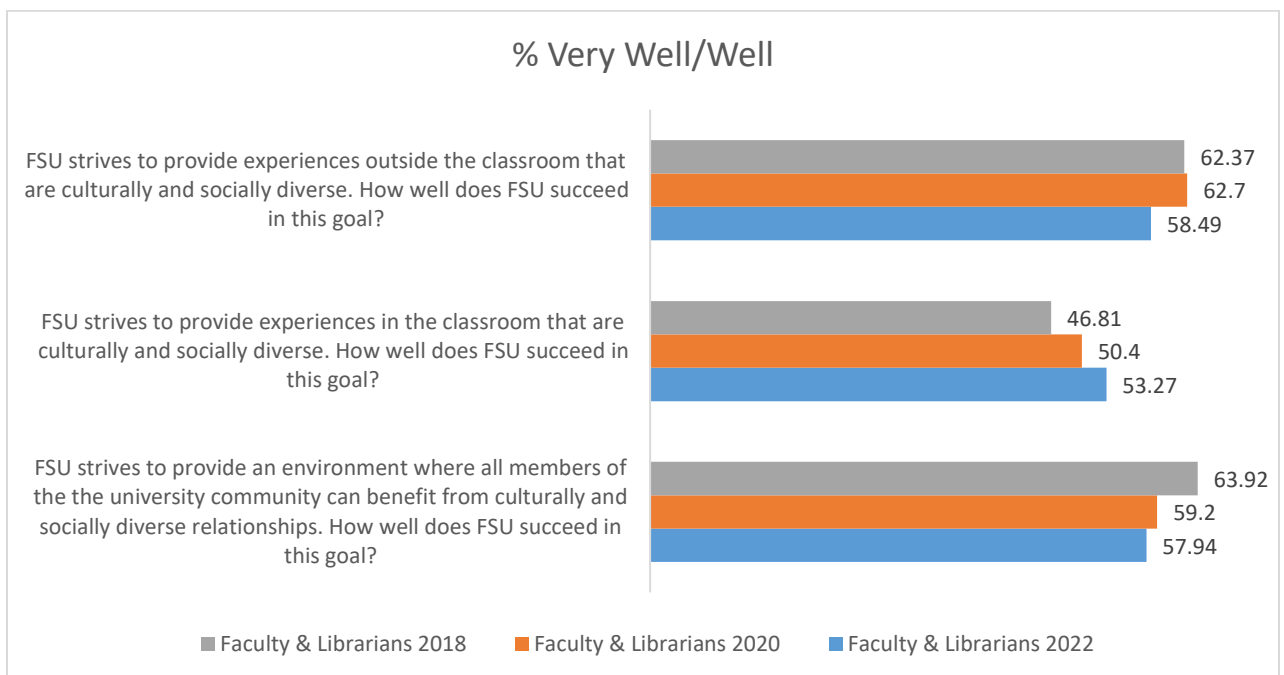

Fitchburg State University Campus Climate Survey: Faculty & Librarians 2018, 2020, 2022 Comparison

2018: n = 103

2020: n = 136

2022: n = 114

Part I: Welcoming Environment

Part II: Diverse Relationships

Part III: Inclusive Delivery