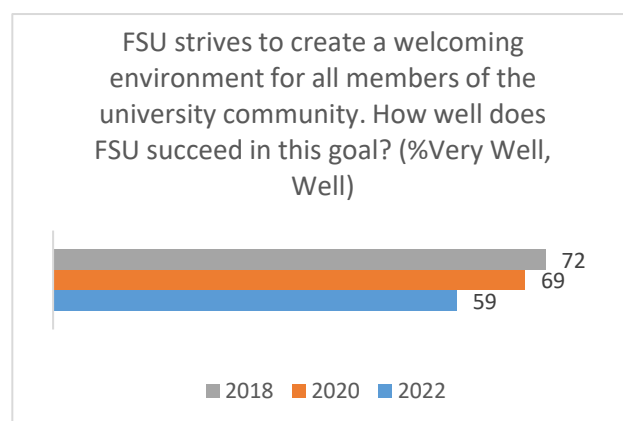

Fitchburg State University Campus Climate Survey: Faculty & Librarians 2018, 2020, 2022 Comparison

2018: n = 103

2020: n = 136

2022: n = 114

Part I: Welcoming Environment

Part II: Diverse Relationships

Part III: Inclusive Delivery