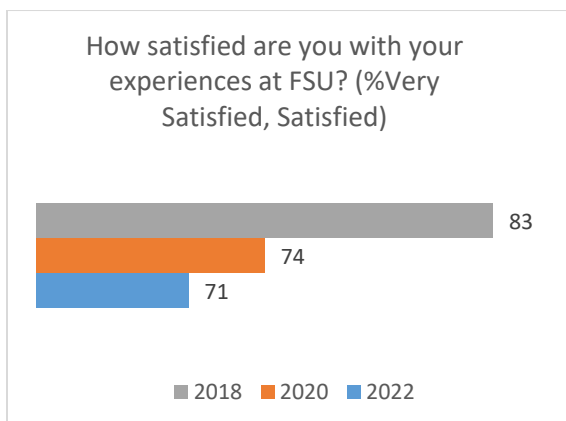

Fitchburg State University Campus Climate Survey: Faculty & Librarians 2018, 2020, 2022 Comparison

2018: n = 103

2020: n = 136

2022: n = 114

Part I: Welcoming Environment

Part II: Diverse Relationships

Part III: Inclusive Delivery