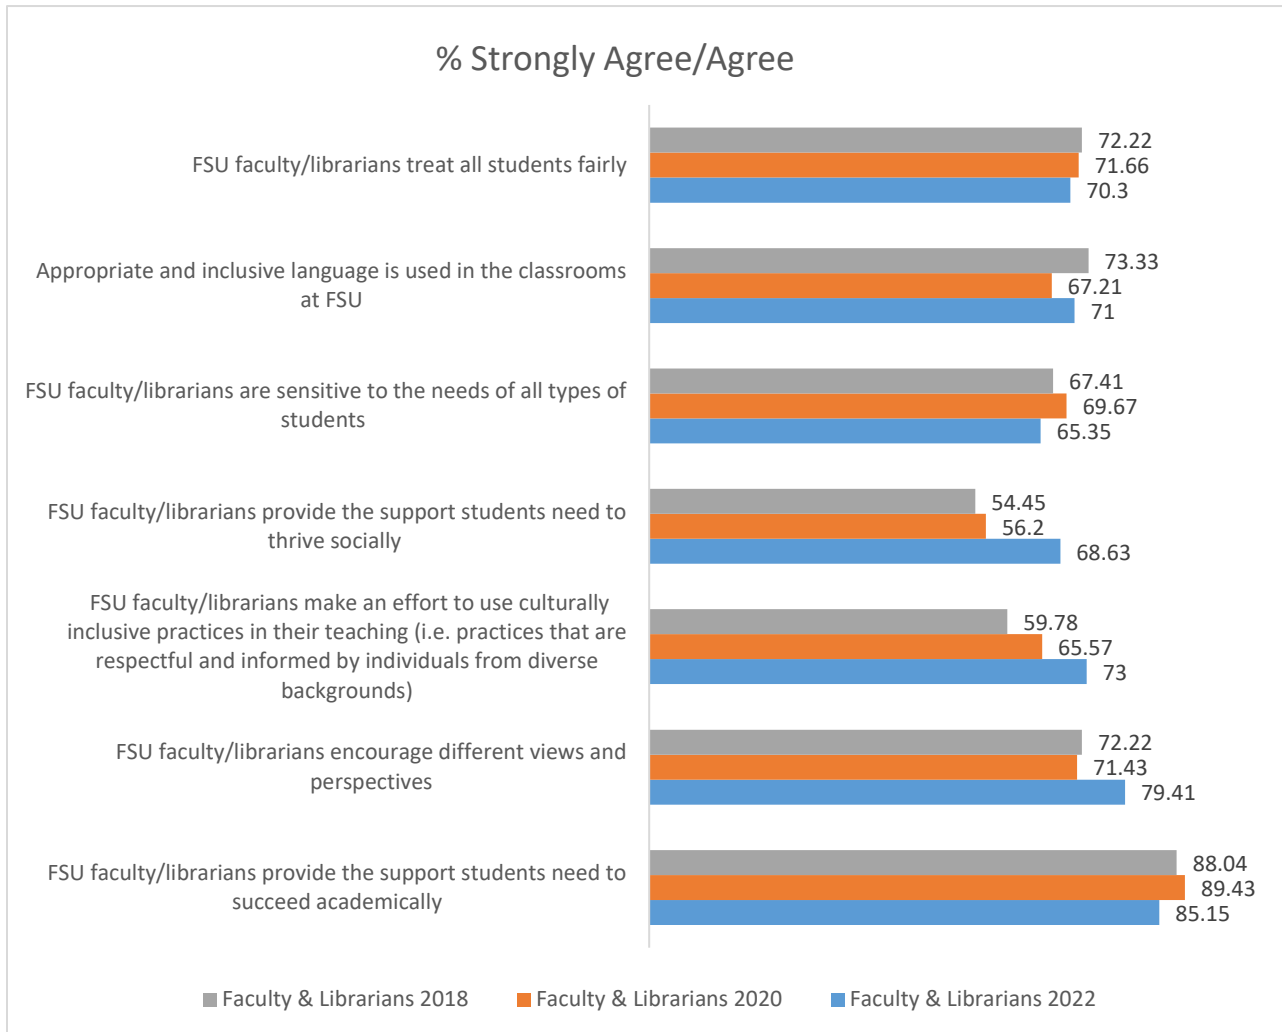

Fitchburg State University Campus Climate Survey: Faculty & Librarians 2018, 2020, 2022 Comparison

2018: n = 103

2020: n = 136

2022: n = 114

Part I: Welcoming Environment

Part II: Diverse Relationships

Part III: Inclusive Delivery