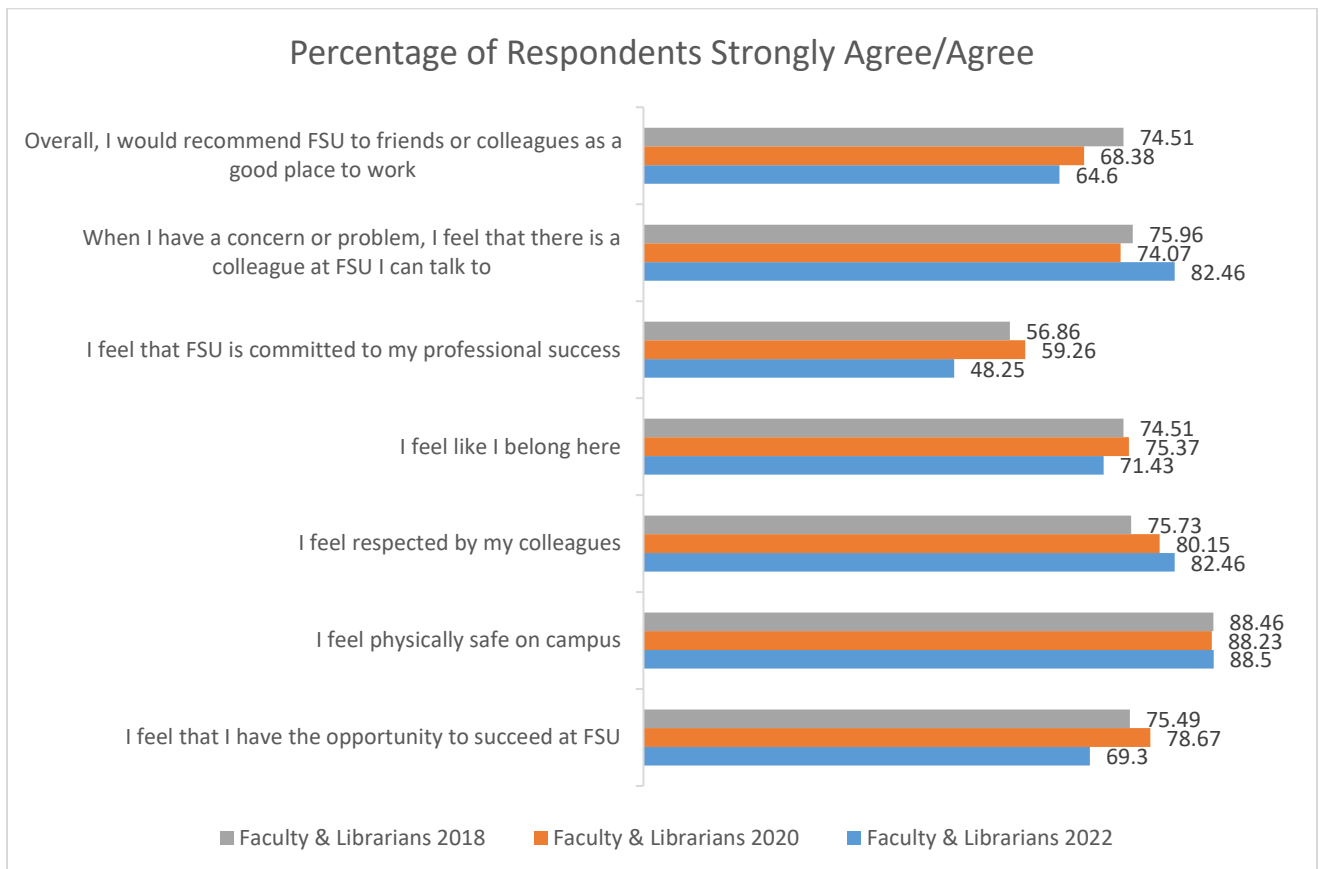

Fitchburg State University Campus Climate Survey: Faculty & Librarians 2018, 2020, 2022 Comparison

2018: n = 103

2020: n = 136

2022: n = 114

Part I: Welcoming Environment

Part II: Diverse Relationships

Part III: Inclusive Delivery