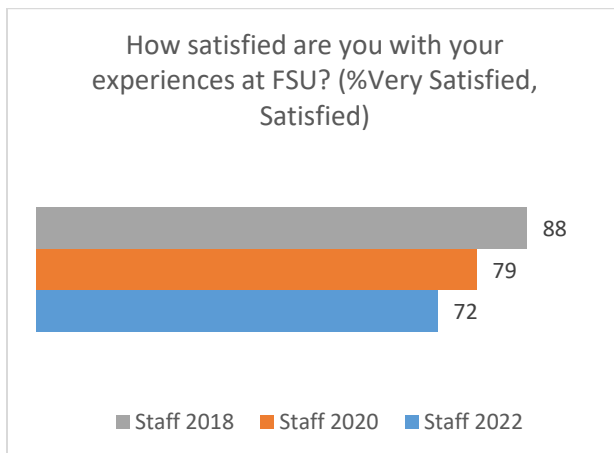

Fitchburg State University Campus Climate Survey: Staff 2018, 2020, 2022 Comparison

2018: n= 143

2020: n= 203

2022: n = 202

Part I: Welcoming Environment

Part II: Diverse Relationships

Part III: Inclusive Delivery