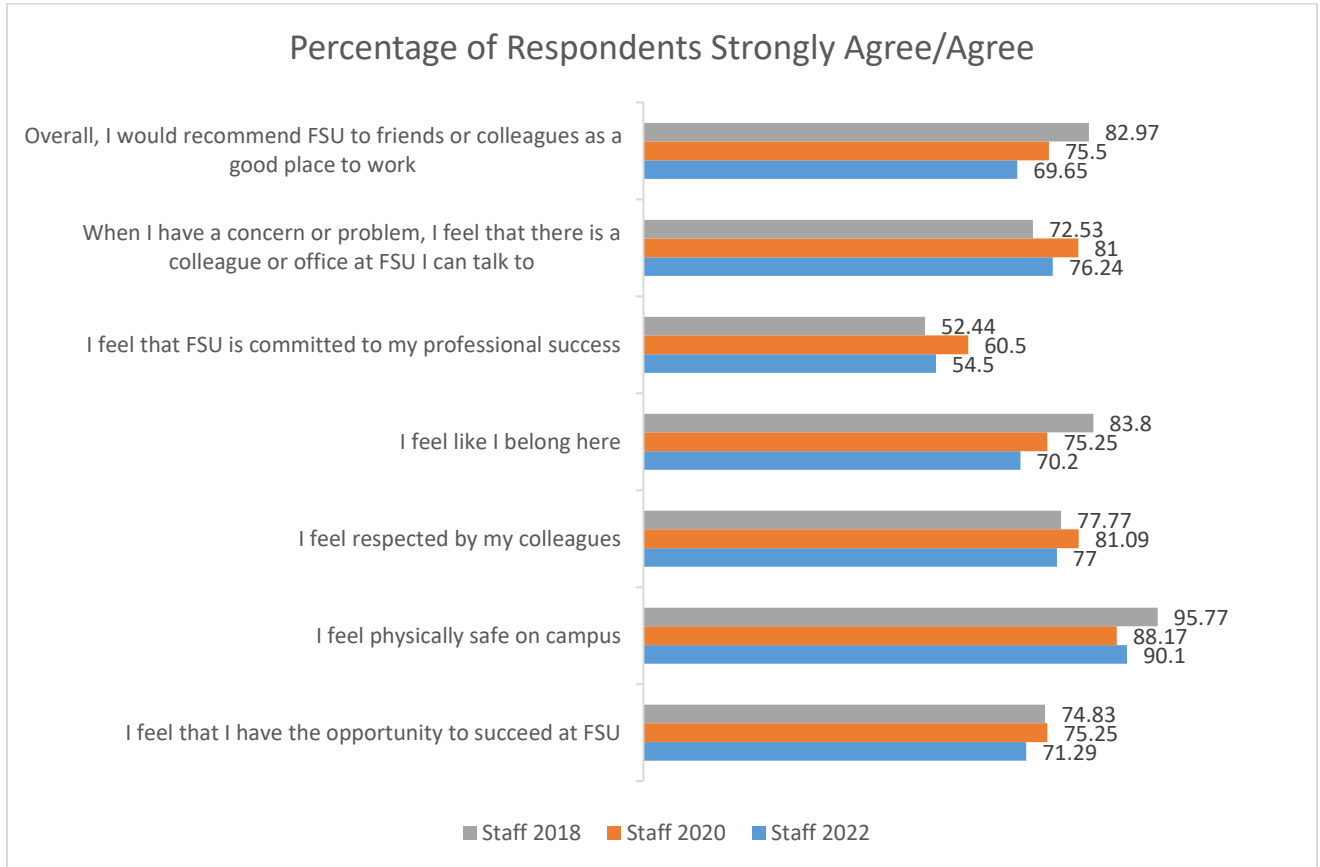

Fitchburg State University Campus Climate Survey: Staff 2018, 2020, 2022 Comparison

2018: n= 143

2020: n= 203

2022: n = 202

Part I: Welcoming Environment

Part II: Diverse Relationships

Part III: Inclusive Delivery