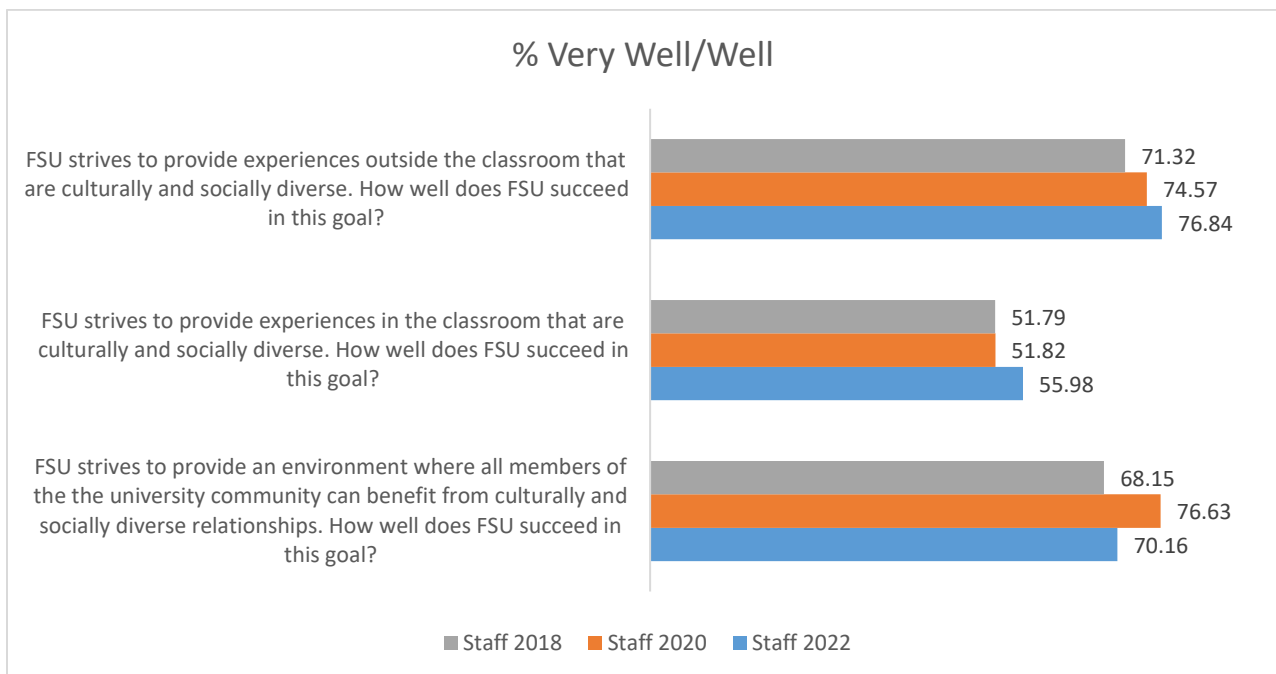

Fitchburg State University Campus Climate Survey: Staff 2018, 2020, 2022 Comparison

2018: n= 143

2020: n= 203

2022: n = 202

Part I: Welcoming Environment

Part II: Diverse Relationships

Part III: Inclusive Delivery