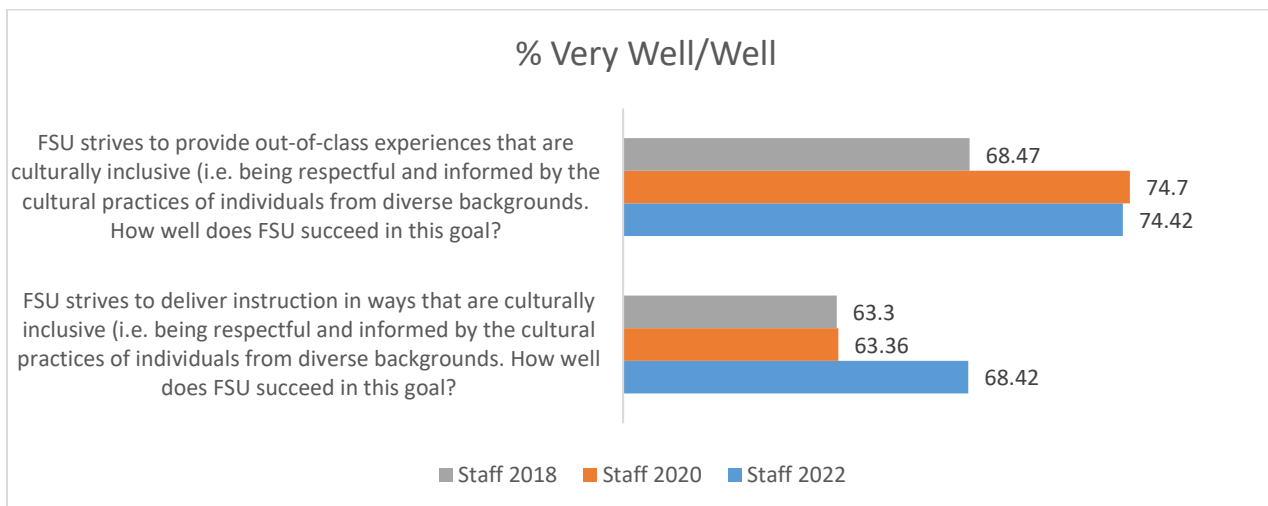

Fitchburg State University Campus Climate Survey: Staff 2018, 2020, 2022 Comparison

2018: n= 143

2020: n= 203

2022: n = 202

Part I: Welcoming Environment

Part II: Diverse Relationships

Part III: Inclusive Delivery