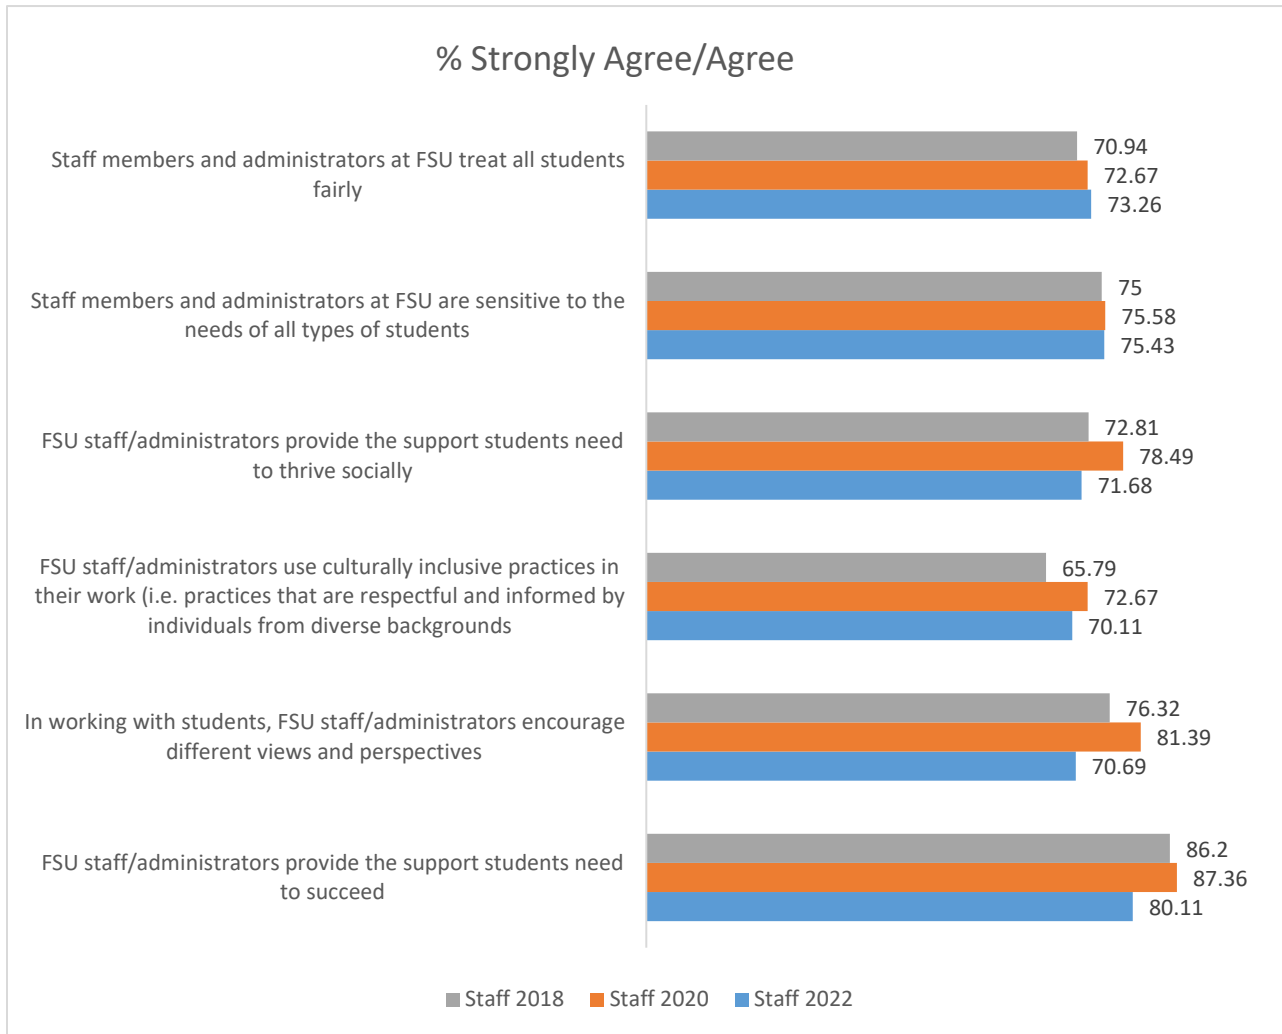

Fitchburg State University Campus Climate Survey: Staff 2018, 2020, 2022 Comparison

2018: n= 143

2020: n= 203

2022: n = 202

Part I: Welcoming Environment

Part II: Diverse Relationships

Part III: Inclusive Delivery