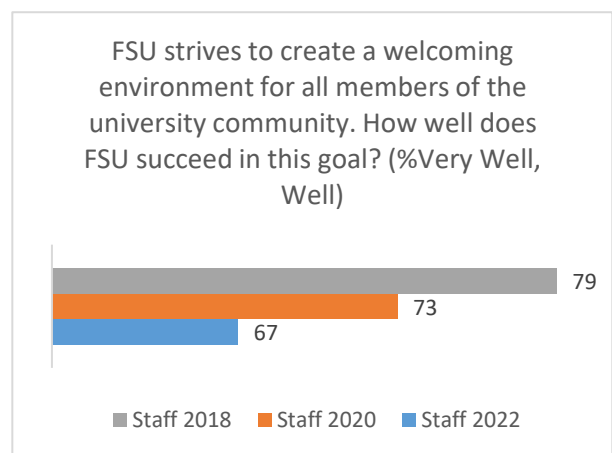

Fitchburg State University Campus Climate Survey: Staff 2018, 2020, 2022 Comparison

2018: n= 143

2020: n= 203

2022: n = 202

Part I: Welcoming Environment

Part II: Diverse Relationships

Part III: Inclusive Delivery