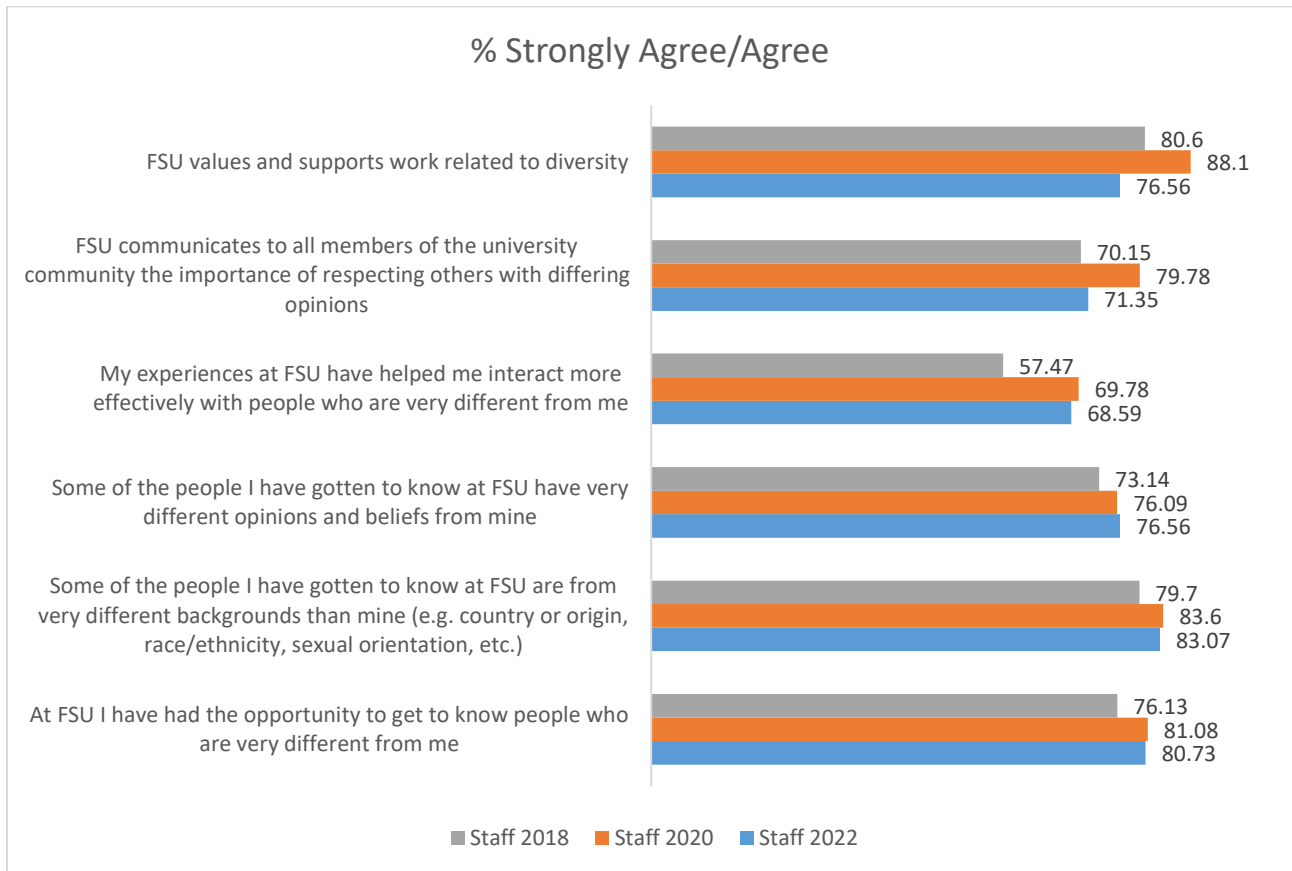

Fitchburg State University Campus Climate Survey: Staff 2018, 2020, 2022 Comparison

2018: n= 143

2020: n= 203

2022: n = 202

Part I: Welcoming Environment

Part II: Diverse Relationships

Part III: Inclusive Delivery

% Strongly Agree/Agree